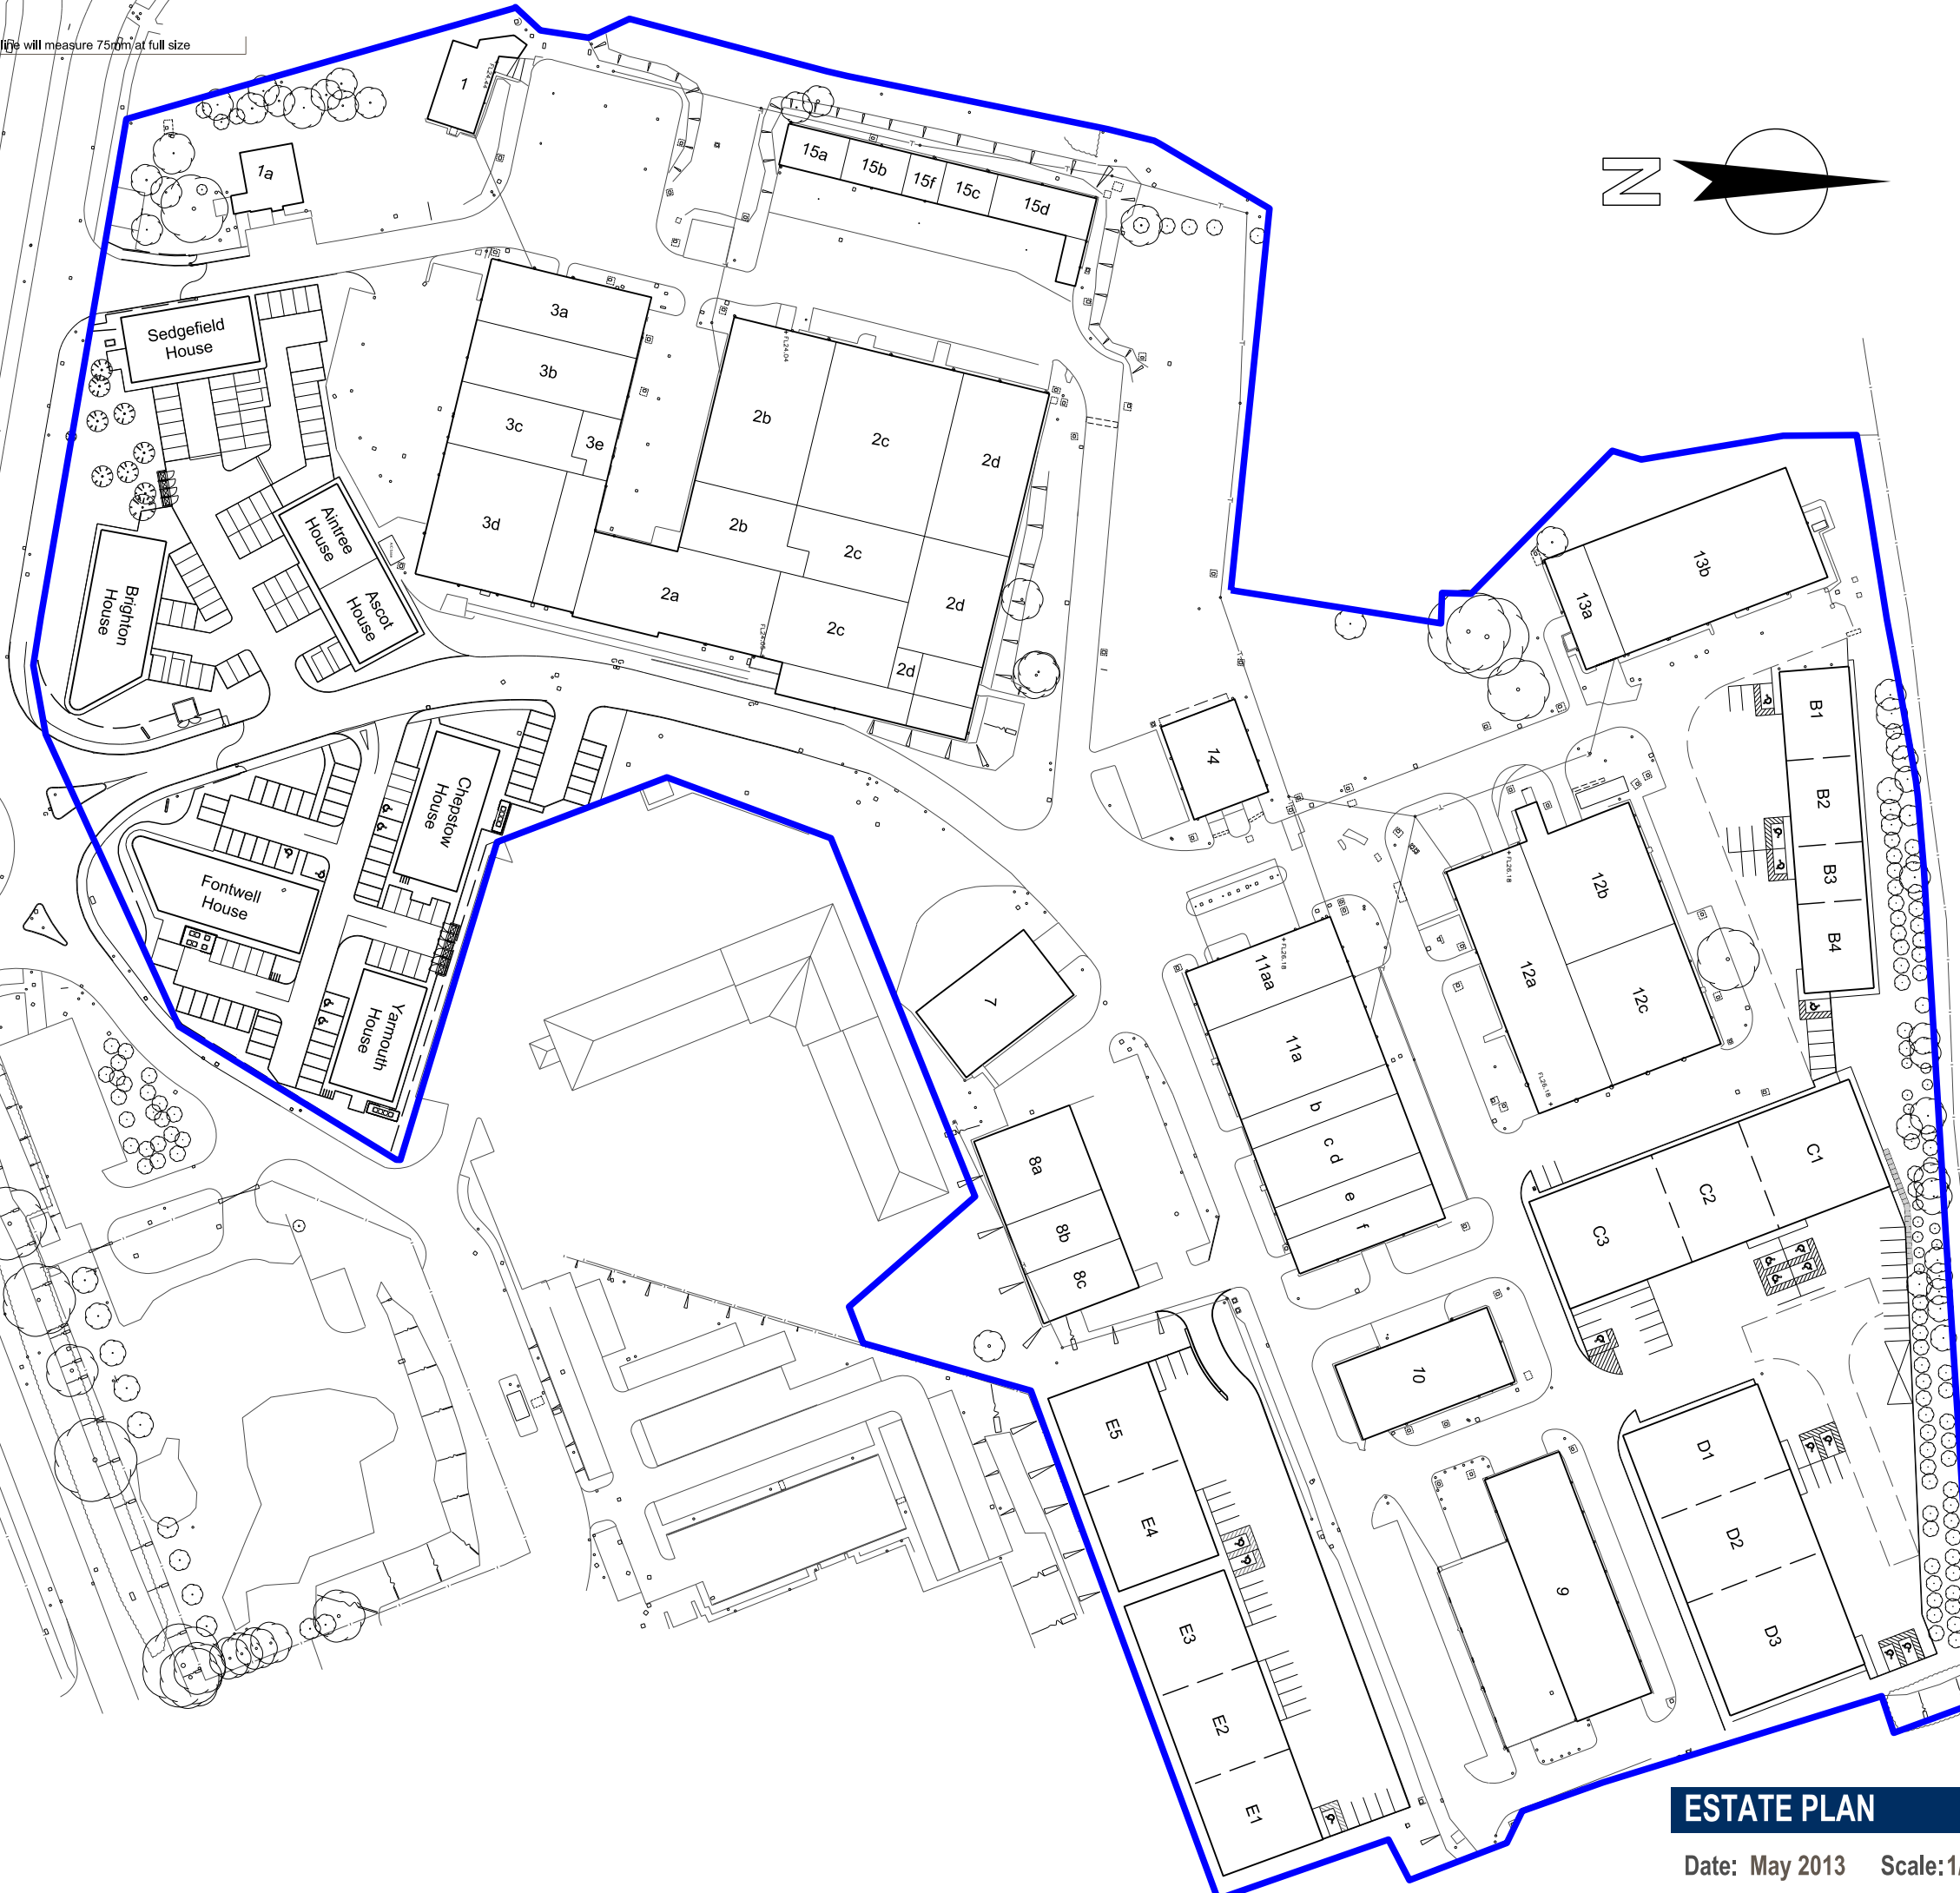

When printed correctly, at A3, this line will measure 75mm at full size

• CHECK PRINTED SIZE

When printed correctly, at A3, this line will measure 75mm at full size

ST. MODWEN
THE UK'S LEADING REGENERATION SPECIALIST
TRIDENT BUSINESS PARK
DATEN AVENUE
RISLEY
WARRINGTON
WA3 6BX
Chepstow House,
Trident Business Park,
Daten Avenue,
Risley,
Warrington,
WA3 6BX

ESTATE PLAN

Date: May 2013 Scale: 1/1250 @ A3 Drawing No: 7286 / 100